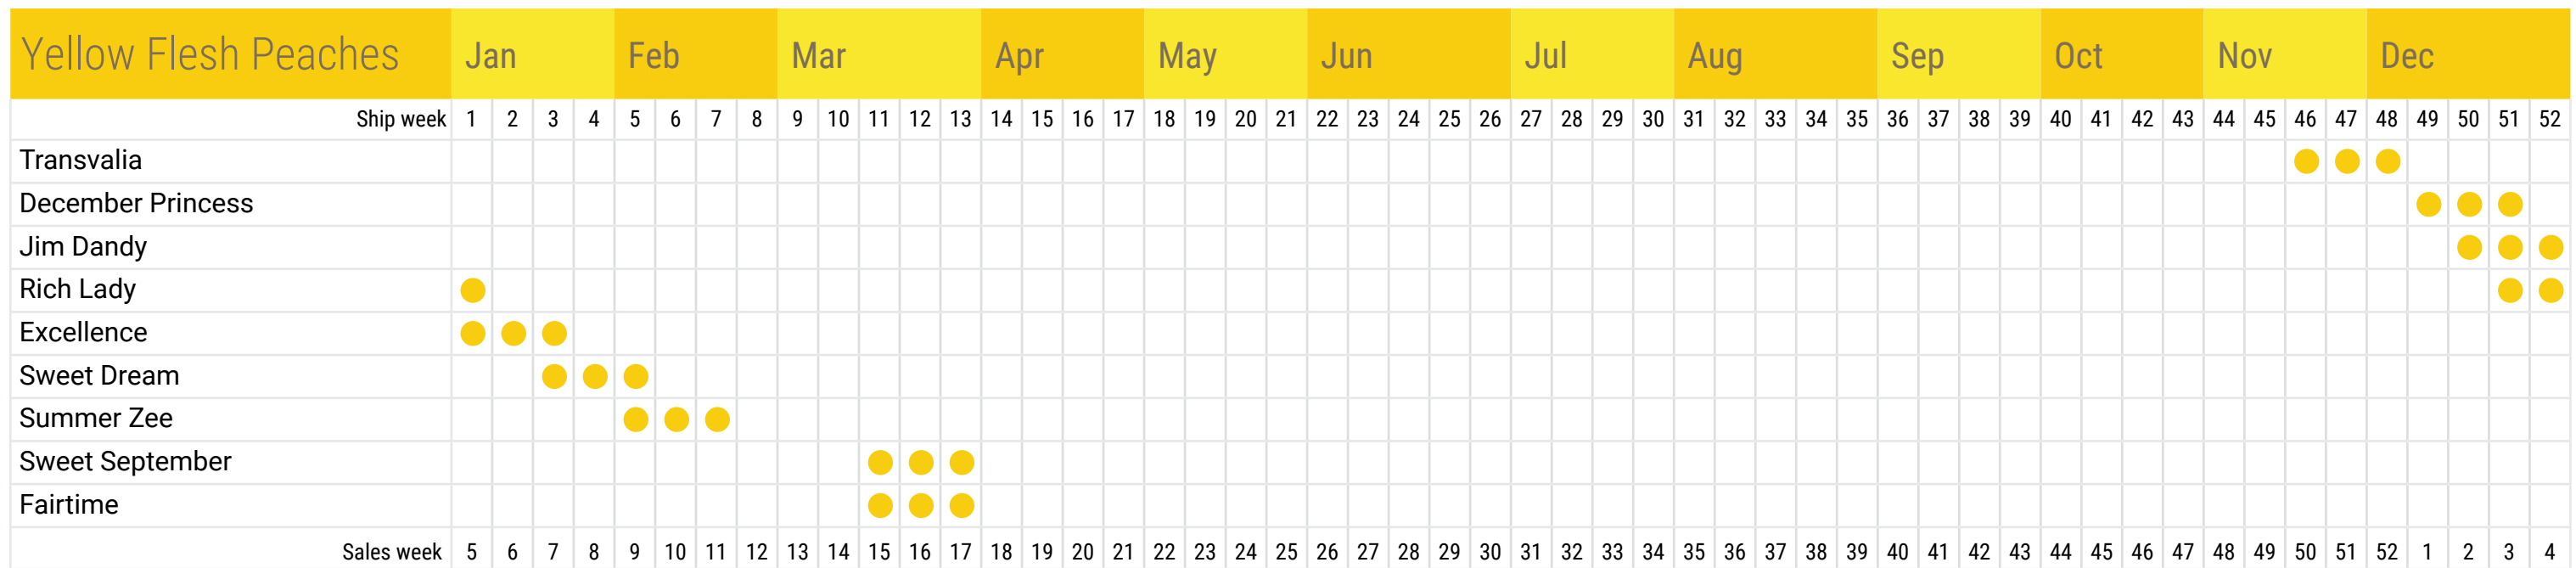

Core Calendar

Nectarines & Peaches

Nectarines

Peaches