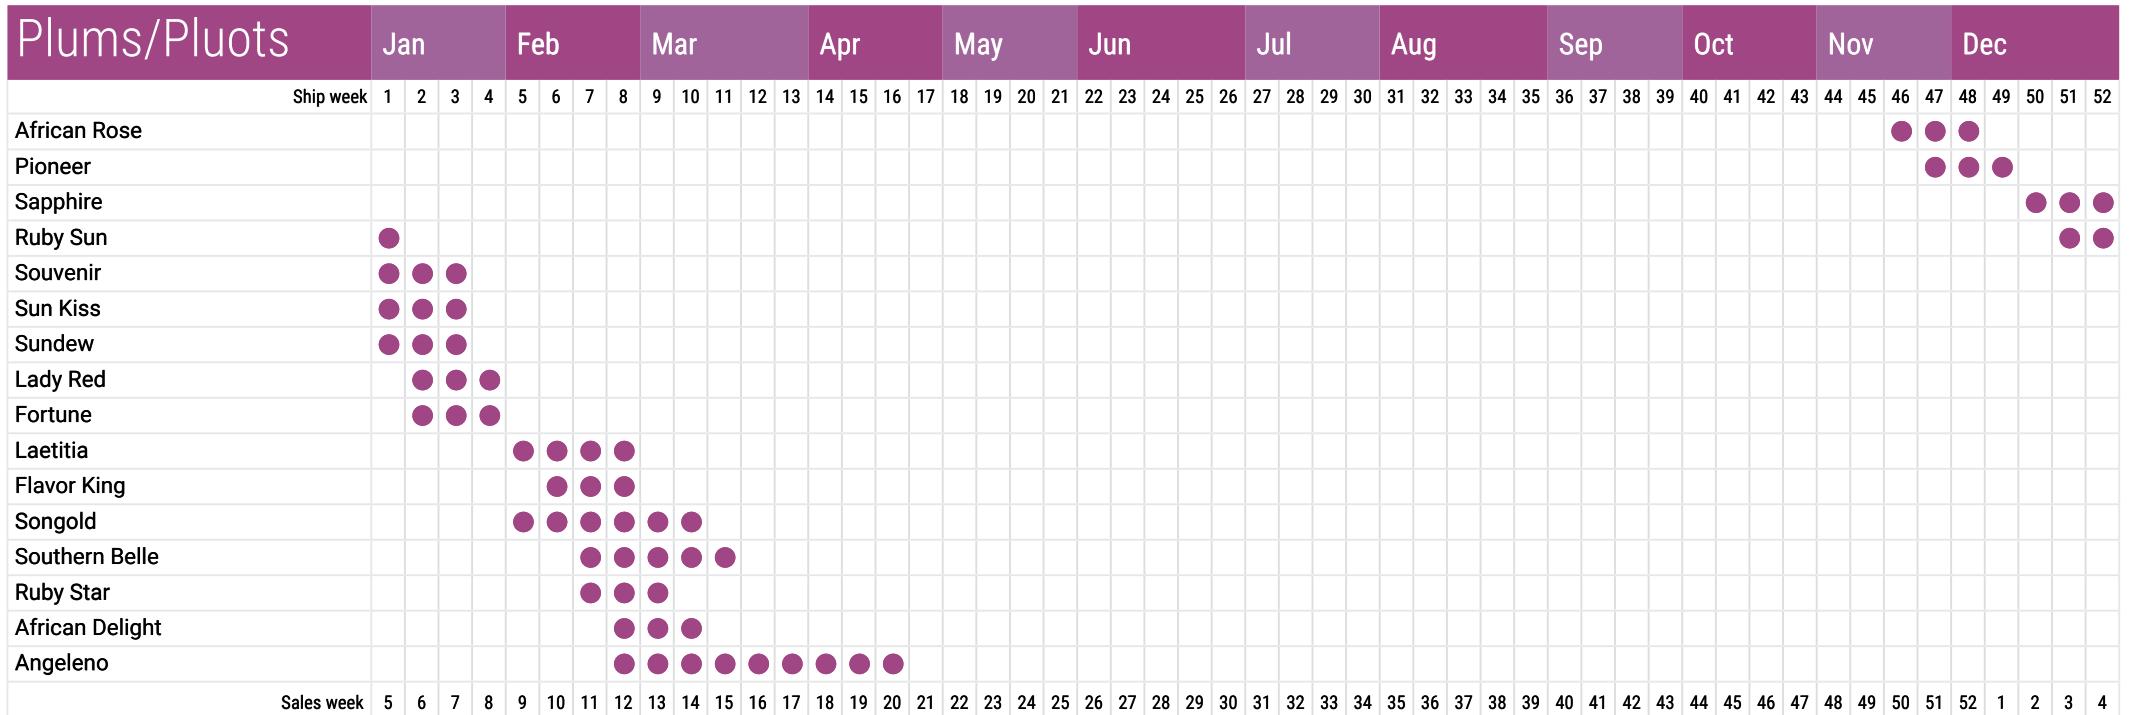

Pears

Table Grapes

- Easy Peelers
- Grapefruit
- Lemon
- Oranges

Hass	Jan	Feb	Mar	Apr	May	Jun	Jul	Aug	Sep	Oct	Nov	Dec																																										
Ship week	1	2	3	4	5	6	7	8	9	10	11	12	13	14	15	16	17	18	19	20	21	22	23	24	25	26	27	28	29	30	31	32	33	34	35	36	37	38	39	40	41	42	43	44	45	46	47	48	49	50	51	52		
Maluma Hass										●	●	●																																										
Hass														●	●	●	●	●	●																																			
Lamb Hass																																																						
Sales week	5	6	7	8	9	10	11	12	13	14	15	16	17	18	19	20	21	22	23	24	25	26	27	28	29	30	31	32	33	34	35	36	37	38	39	40	41	42	43	44	45	46	47	48	49	50	51	52	1	2	3	4		

Greenskins	Jan	Feb	Mar	Apr	May	Jun	Jul	Aug	Sep	Oct	Nov	Dec																																											
Ship week	1	2	3	4	5	6	7	8	9	10	11	12	13	14	15	16	17	18	19	20	21	22	23	24	25	26	27	28	29	30	31	32	33	34	35	36	37	38	39	40	41	42	43	44	45	46	47	48	49	50	51	52			
Fuerte										●	●	●	●	●	●	●	●	●	●	●	●	●	●	●	●	●	●	●	●	●	●	●																							
Pinkerton														●	●	●	●	●	●	●	●																																		
Ryan																								●	●	●	●	●	●	●	●	●																							
Ettinger														●	●	●	●																																						
Sales week	5	6	7	8	9	10	11	12	13	14	15	16	17	18	19	20	21	22	23	24	25	26	27	28	29	30	31	32	33	34	35	36	37	38	39	40	41	42	43	44	45	46	47	48	49	50	51	52	1	2	3	4			

Avocados

Nectarines

Peaches

Plums/Pluots

Apricots

Pomegranates	Jan				Feb				Mar				Apr				May				Jun				Jul				Aug				Sep				Oct				Nov				Dec									
Ship week	1	2	3	4	5	6	7	8	9	10	11	12	13	14	15	16	17	18	19	20	21	22	23	24	25	26	27	28	29	30	31	32	33	34	35	36	37	38	39	40	41	42	43	44	45	46	47	48	49	50	51	52		
Wonderful									●	●	●	●	●	●	●	●																																						
Sales week	5	6	7	8	9	10	11	12	13	14	15	16	17	18	19	20	21	22	23	24	25	26	27	28	29	30	31	32	33	34	35	36	37	38	39	40	41	42	43	44	45	46	47	48	49	50	51	52	1	2	3	4		