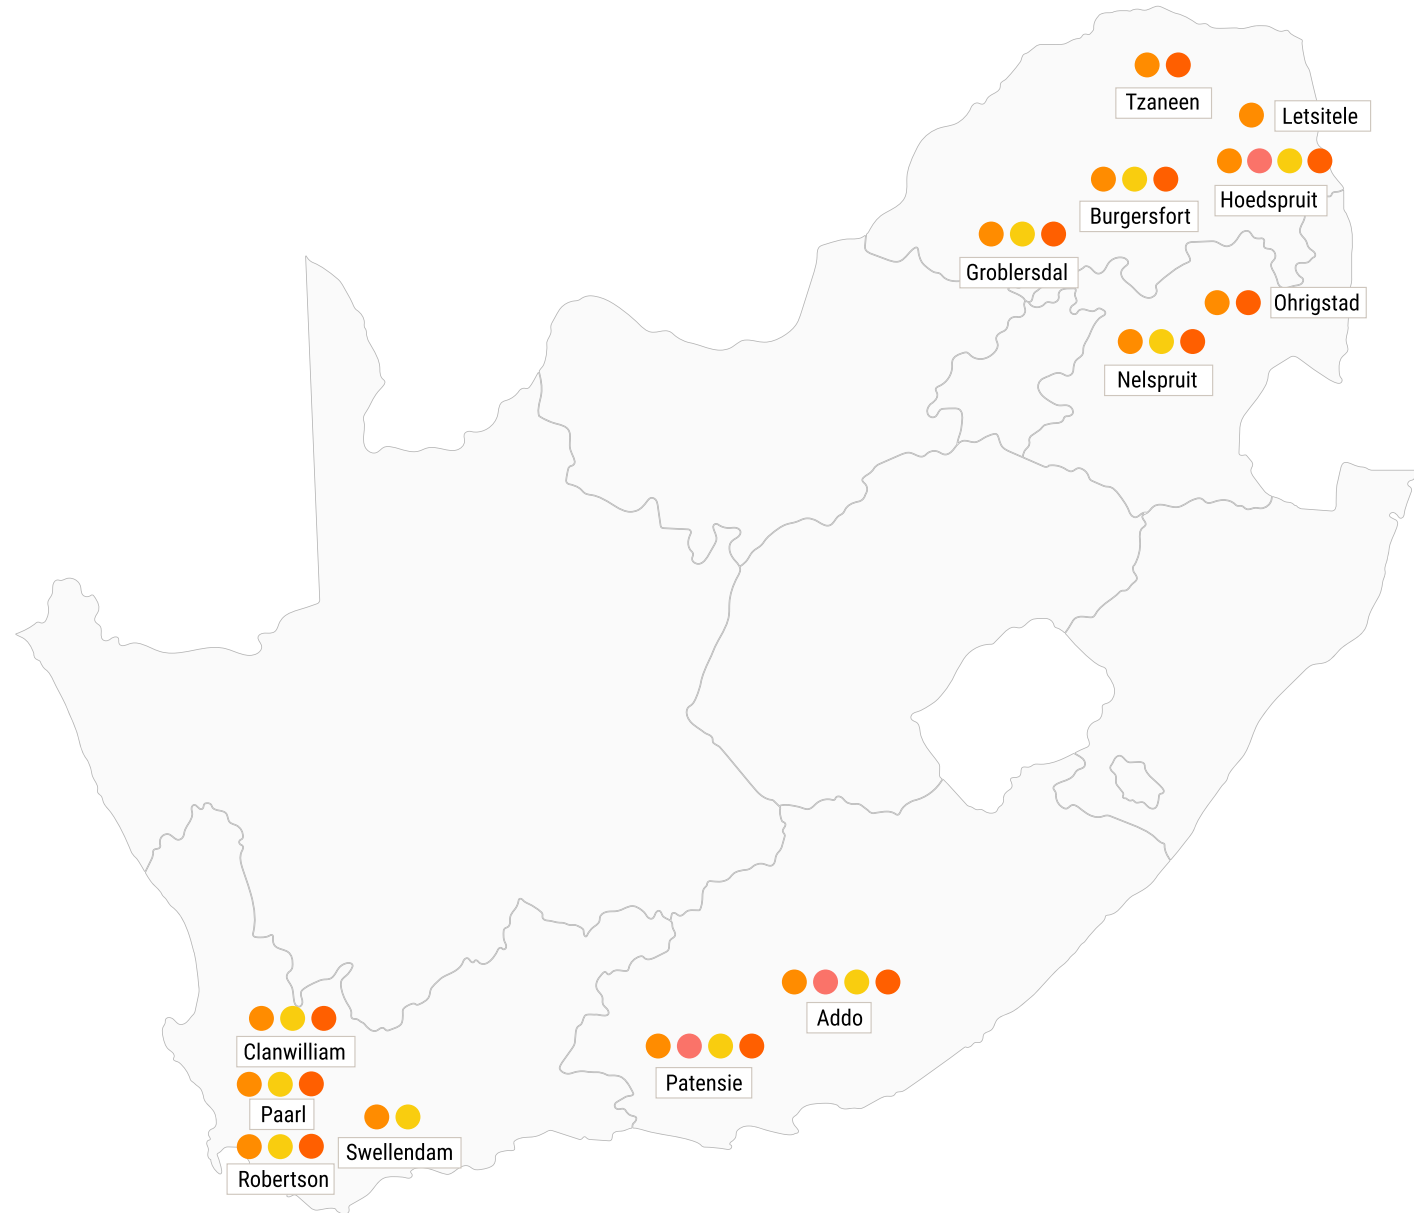

Pears

Table Grapes

- Easy Peelers
- Grapefruit
- Lemon
- Oranges

Hass	Jan	Feb	Mar	Apr	May	Jun	Jul	Aug	Sep	Oct	Nov	Dec																																										
Ship week	1	2	3	4	5	6	7	8	9	10	11	12	13	14	15	16	17	18	19	20	21	22	23	24	25	26	27	28	29	30	31	32	33	34	35	36	37	38	39	40	41	42	43	44	45	46	47	48	49	50	51	52		
Maluma Hass										●	●	●																																										
Hass														●	●	●	●	●	●																																			
Lamb Hass																																																						
Sales week	5	6	7	8	9	10	11	12	13	14	15	16	17	18	19	20	21	22	23	24	25	26	27	28	29	30	31	32	33	34	35	36	37	38	39	40	41	42	43	44	45	46	47	48	49	50	51	52	1	2	3	4		