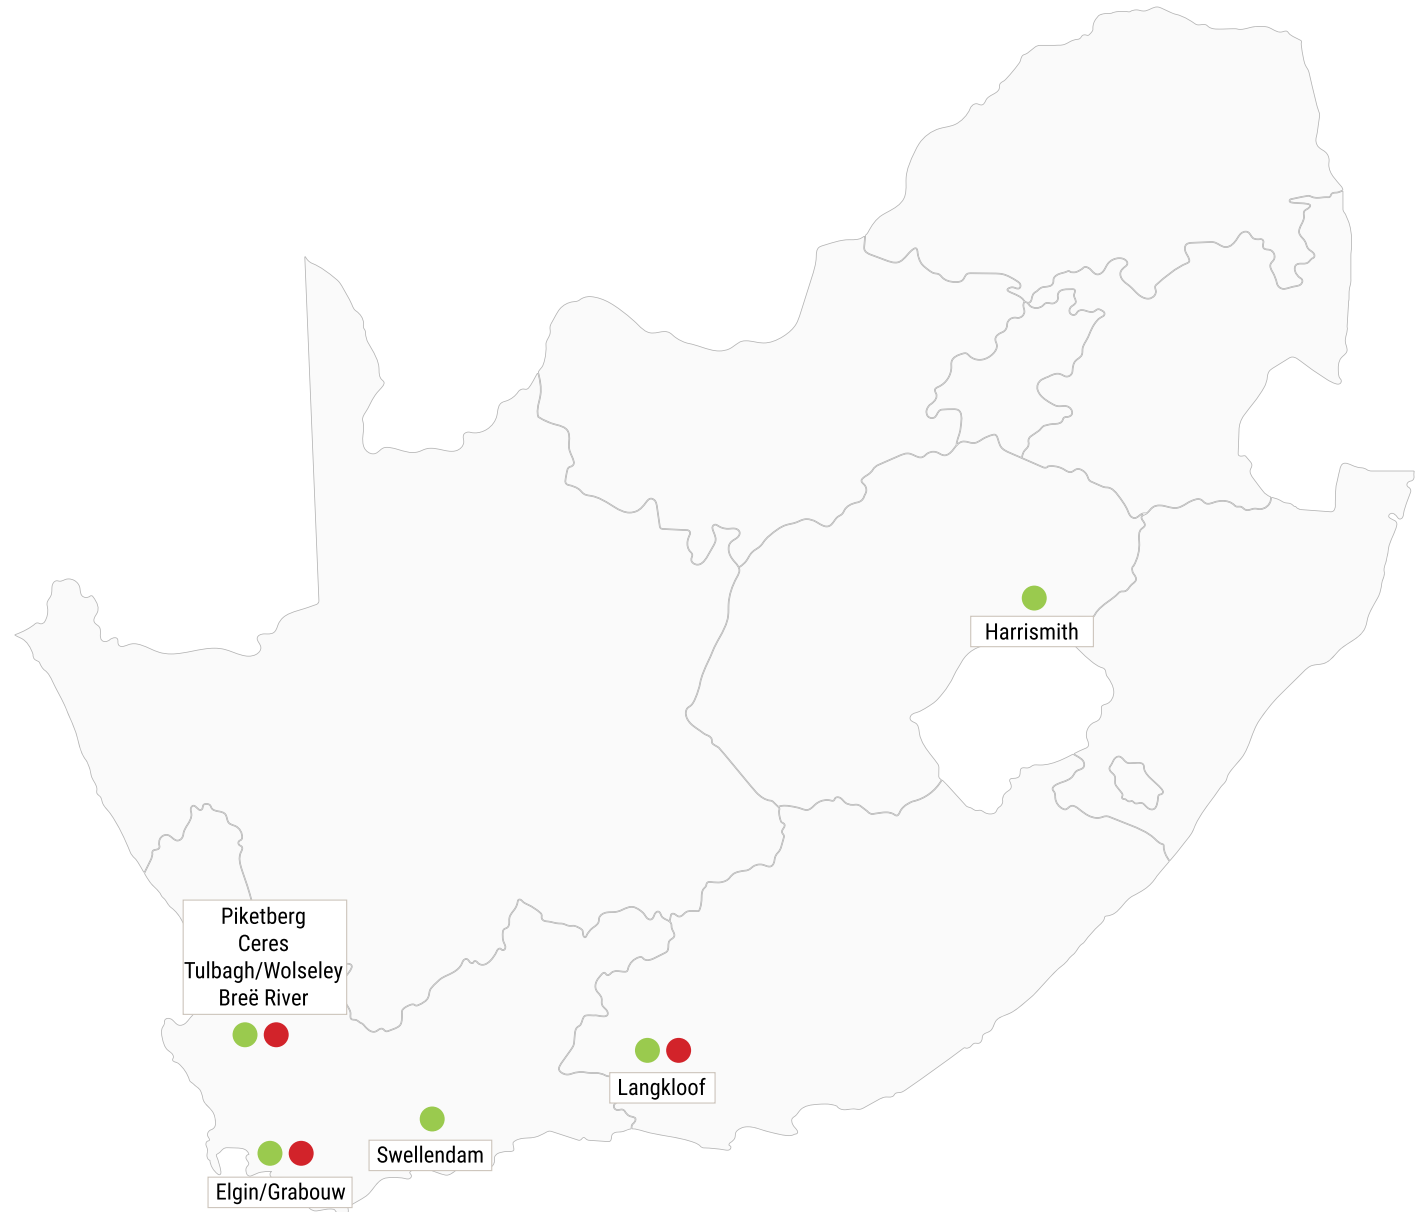

Pears

Table Grapes

- Easy Peelers
- Grapefruit
- Lemon
- Oranges

Hass	Jan	Feb	Mar	Apr	May	Jun	Jul	Aug	Sep	Oct	Nov	Dec																																										
Ship week	1	2	3	4	5	6	7	8	9	10	11	12	13	14	15	16	17	18	19	20	21	22	23	24	25	26	27	28	29	30	31	32	33	34	35	36	37	38	39	40	41	42	43	44	45	46	47	48	49	50	51	52		
Maluma Hass										●	●	●																																										
Hass														●	●	●	●	●	●																																			
Lamb Hass																																																						
Sales week	5	6	7	8	9	10	11	12	13	14	15	16	17	18	19	20	21	22	23	24	25	26	27	28	29	30	31	32	33	34	35	36	37	38	39	40	41	42	43	44	45	46	47	48	49	50	51	52	1	2	3	4		