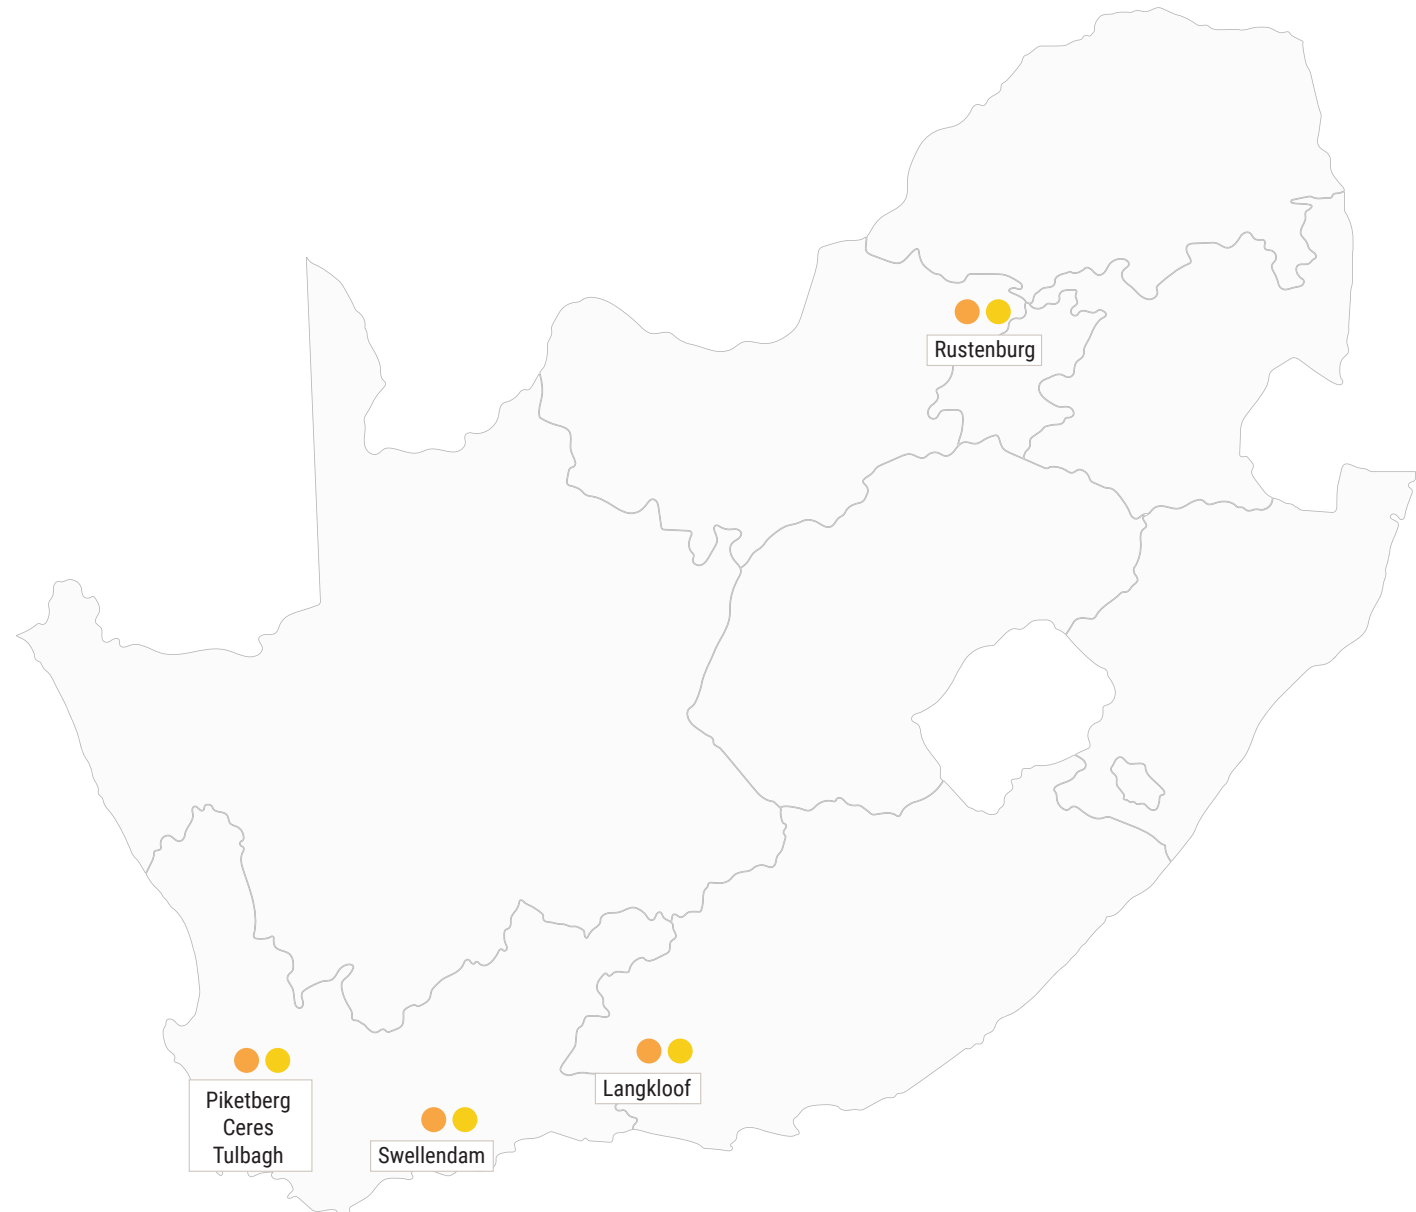

Nectarines

Peaches