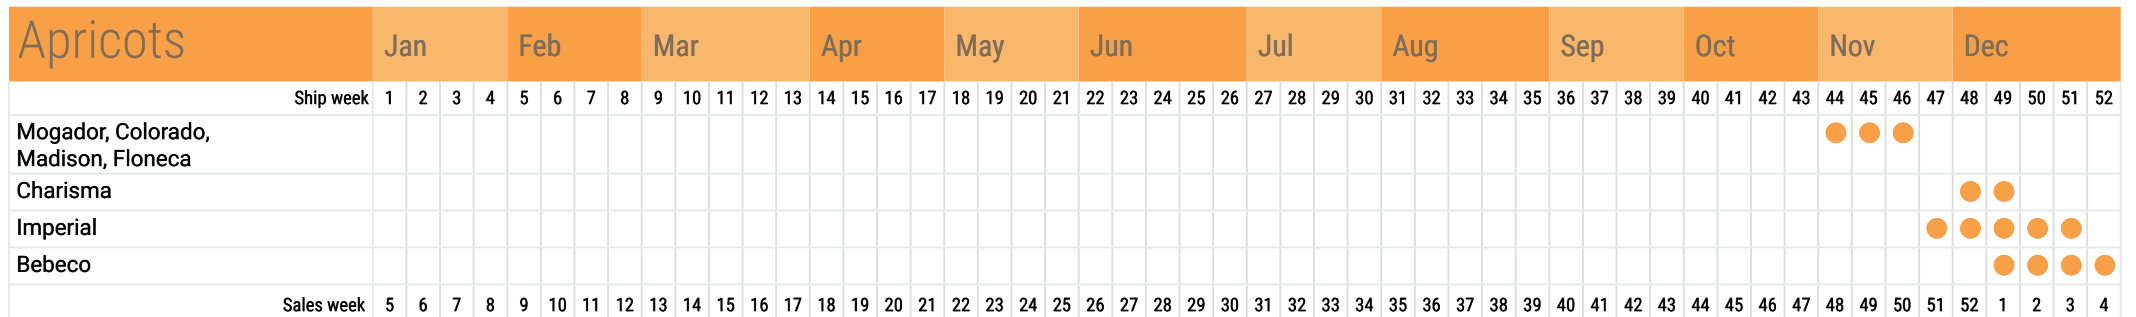

Greenskins	Jan	Feb	Mar	Apr	May	Jun	Jul	Aug	Sep	Oct	Nov	Dec																																											
Ship week	1	2	3	4	5	6	7	8	9	10	11	12	13	14	15	16	17	18	19	20	21	22	23	24	25	26	27	28	29	30	31	32	33	34	35	36	37	38	39	40	41	42	43	44	45	46	47	48	49	50	51	52			
Fuerte										●	●	●	●	●	●	●	●	●	●	●	●	●	●	●	●	●	●	●	●	●	●	●																							
Pinkerton														●	●	●	●	●	●	●	●																																		
Ryan																								●	●	●	●	●	●	●	●	●																							
Ettinger														●	●	●	●																																						
Sales week	5	6	7	8	9	10	11	12	13	14	15	16	17	18	19	20	21	22	23	24	25	26	27	28	29	30	31	32	33	34	35	36	37	38	39	40	41	42	43	44	45	46	47	48	49	50	51	52	1	2	3	4			

Avocados

Nectarines

Peaches

Plums/Pluots

Apricots

Pomegranates	Jan				Feb				Mar				Apr				May				Jun				Jul				Aug				Sep				Oct				Nov				Dec									
Ship week	1	2	3	4	5	6	7	8	9	10	11	12	13	14	15	16	17	18	19	20	21	22	23	24	25	26	27	28	29	30	31	32	33	34	35	36	37	38	39	40	41	42	43	44	45	46	47	48	49	50	51	52		
Wonderful									●	●	●	●	●	●	●	●																																						
Sales week	5	6	7	8	9	10	11	12	13	14	15	16	17	18	19	20	21	22	23	24	25	26	27	28	29	30	31	32	33	34	35	36	37	38	39	40	41	42	43	44	45	46	47	48	49	50	51	52	1	2	3	4		