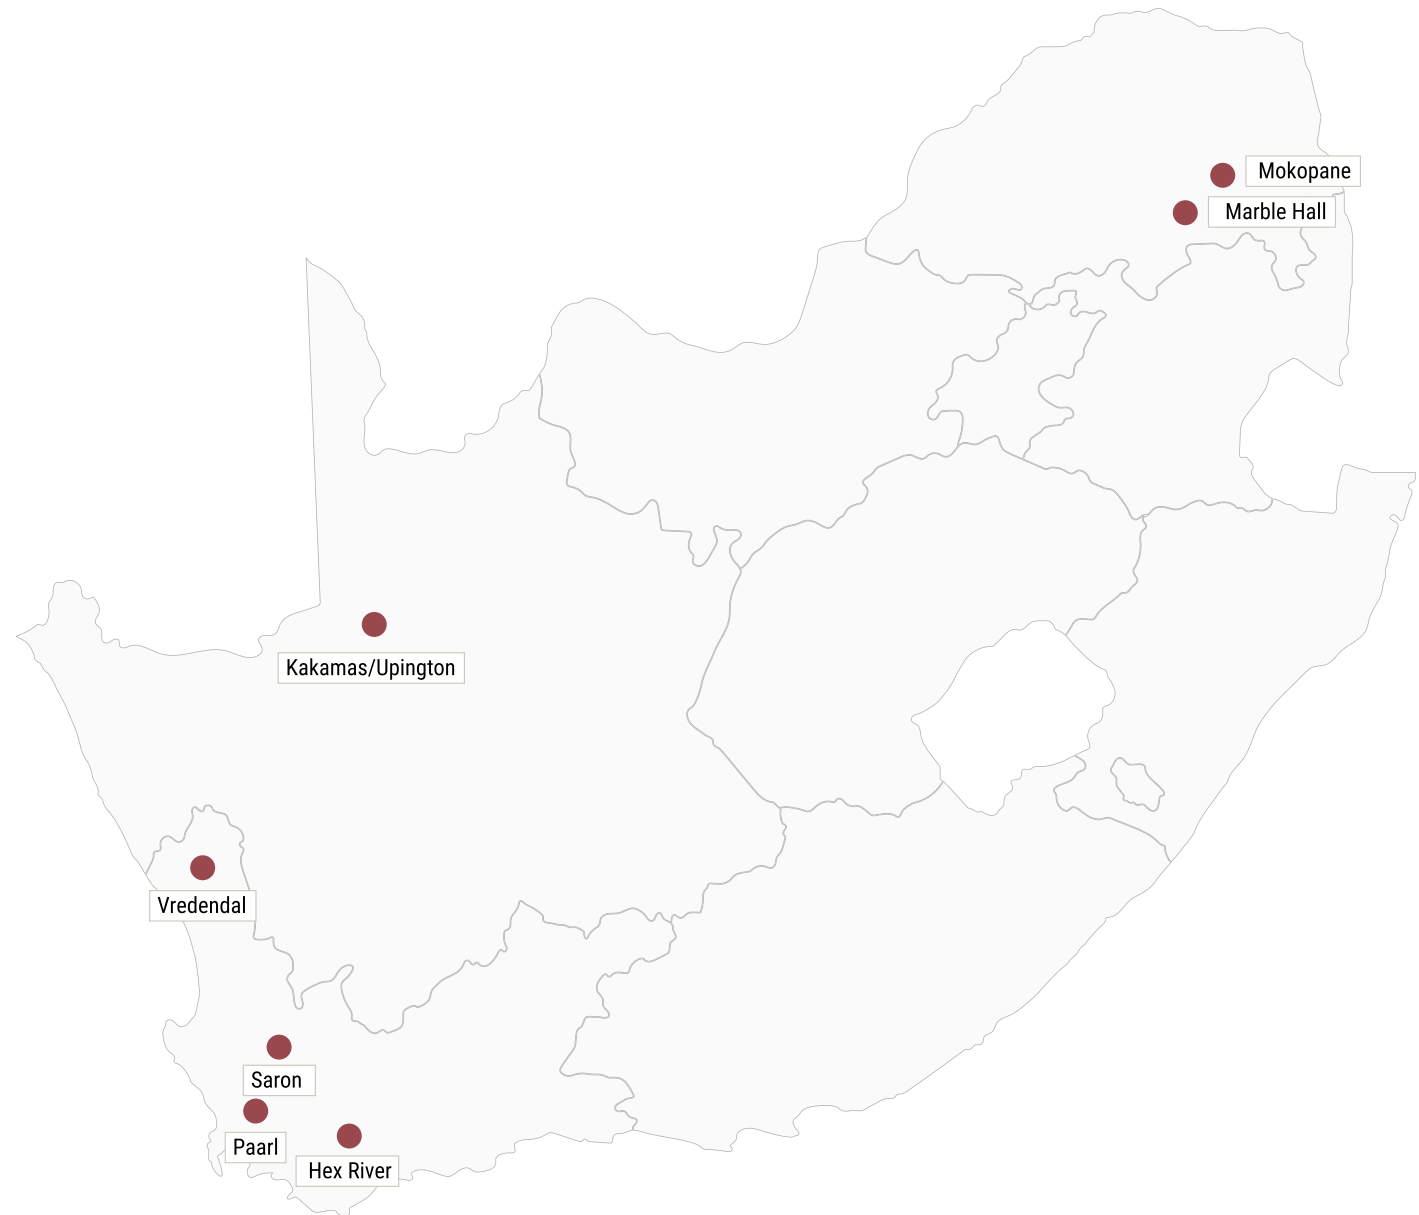

Pears

Table Grapes

- Easy Peelers
- Grapefruit
- Lemon
- Oranges

Hass	Jan	Feb	Mar	Apr	May	Jun	Jul	Aug	Sep	Oct	Nov	Dec																																										
Ship week	1	2	3	4	5	6	7	8	9	10	11	12	13	14	15	16	17	18	19	20	21	22	23	24	25	26	27	28	29	30	31	32	33	34	35	36	37	38	39	40	41	42	43	44	45	46	47	48	49	50	51	52		
Maluma Hass										●	●	●																																										
Hass														●	●	●	●	●	●																																			
Lamb Hass																																																						
Sales week	5	6	7	8	9	10	11	12	13	14	15	16	17	18	19	20	21	22	23	24	25	26	27	28	29	30	31	32	33	34	35	36	37	38	39	40	41	42	43	44	45	46	47	48	49	50	51	52	1	2	3	4		